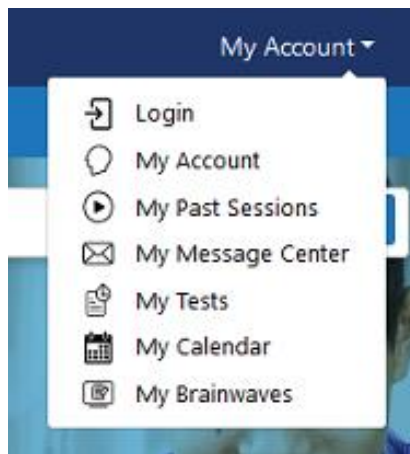

Account Features: Access your Brainfuse activity through easy-to-use account options

- **My Account:** Provides directions and QR code needed to gain access to the Brainfuse app
- **My Past Sessions** shows all of your past tutoring sessions so that you can replay the tutoring session after it has ended
- **My Message Center** contains all of your tutor responses to Writing Lab or Send Question submissions
- **My Tests** displays all of the practice tests taken. Tests can be reset from this page
- **My Calendar** tracks any scheduled MEET sessions
- **My Brainwaves** contains your Brainwaves to view, edit, or share with others
- **My CloudPack** allows you to create or save files to easily upload onto the Whiteboard or Writing Lab